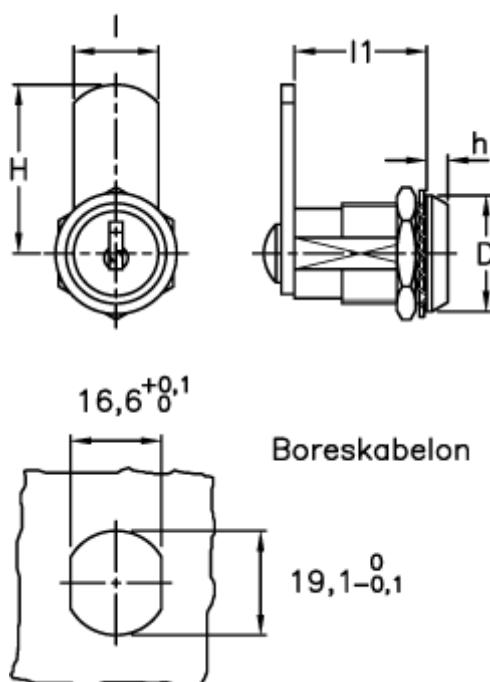

# Data Sheet

Article number: 2310421457

Description: E+G Latch w/lock  
CSU.25/32

## Measures

D = 23

H = 32

h = 5

l = 16

l1 = 25